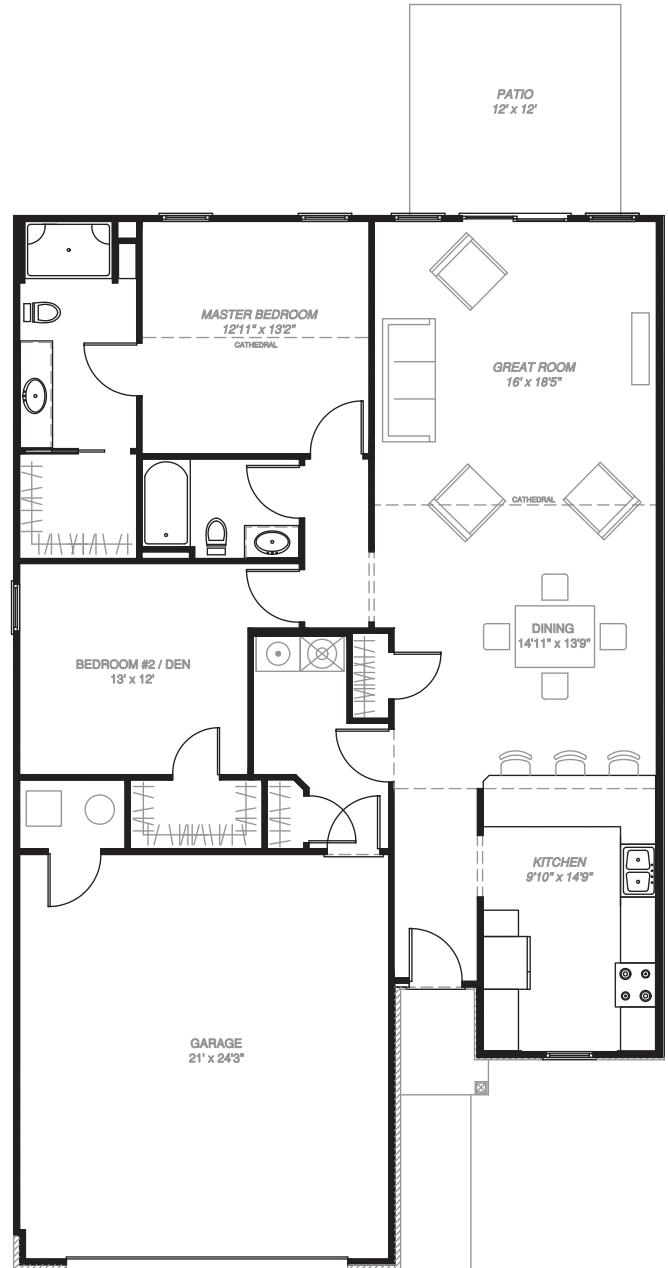

CRALÉ BUILDERS

Sycamore Features

NO. OF BEDROOMS: 2

NO. OF BATHROOMS: 2

LIVING SPACE: 1500 SQ. FT.

GARAGE: 2-CAR

The Sycamore