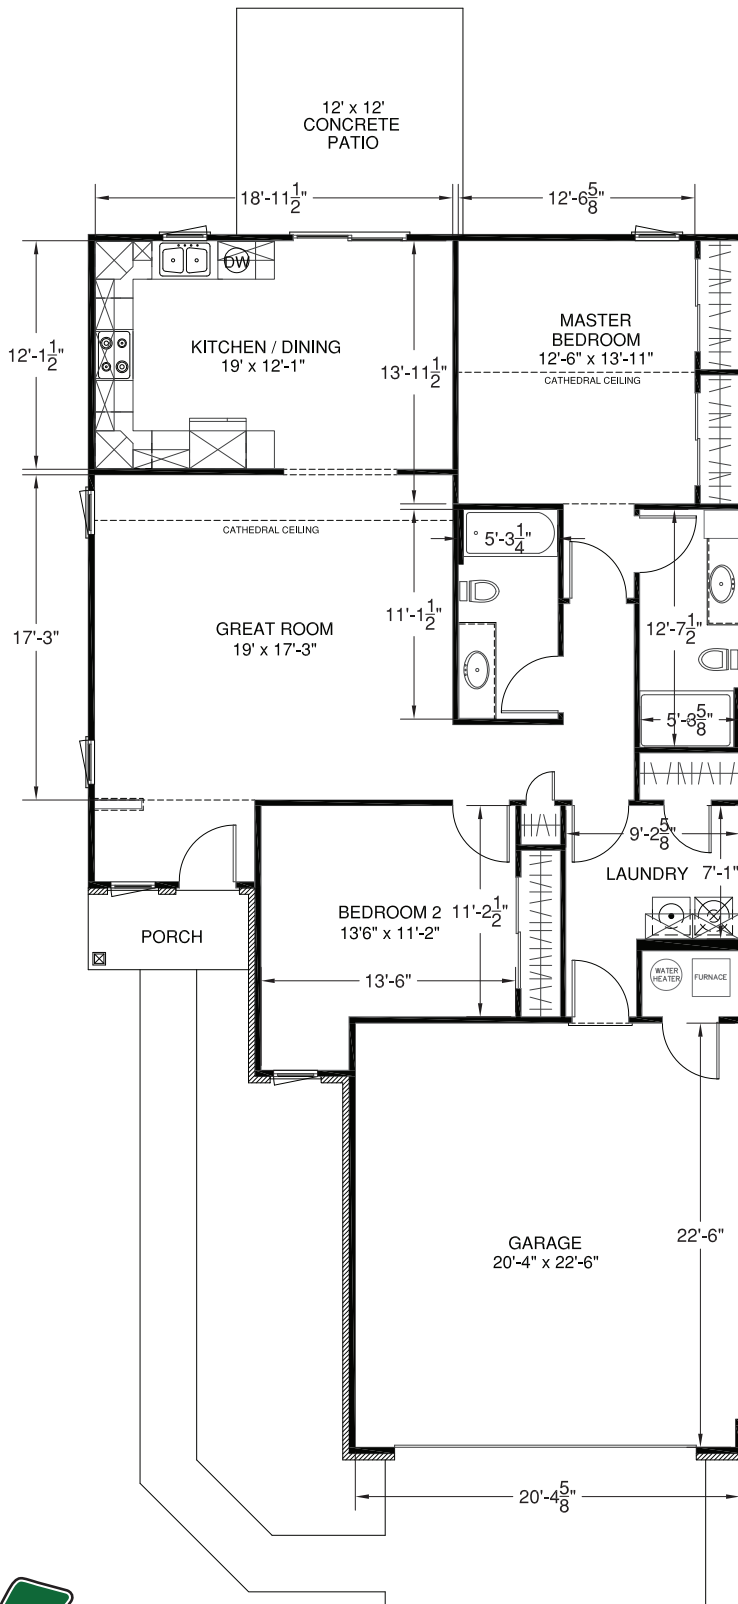

## 1611 Cumberland - Townhome

SQUARE FOOTAGE:  
HOUSE: 1,410

937.498.8000  
CraleBuilders.com

3486 State Route 29  
Sidney, OH 45365  
info@cralebuilders.com