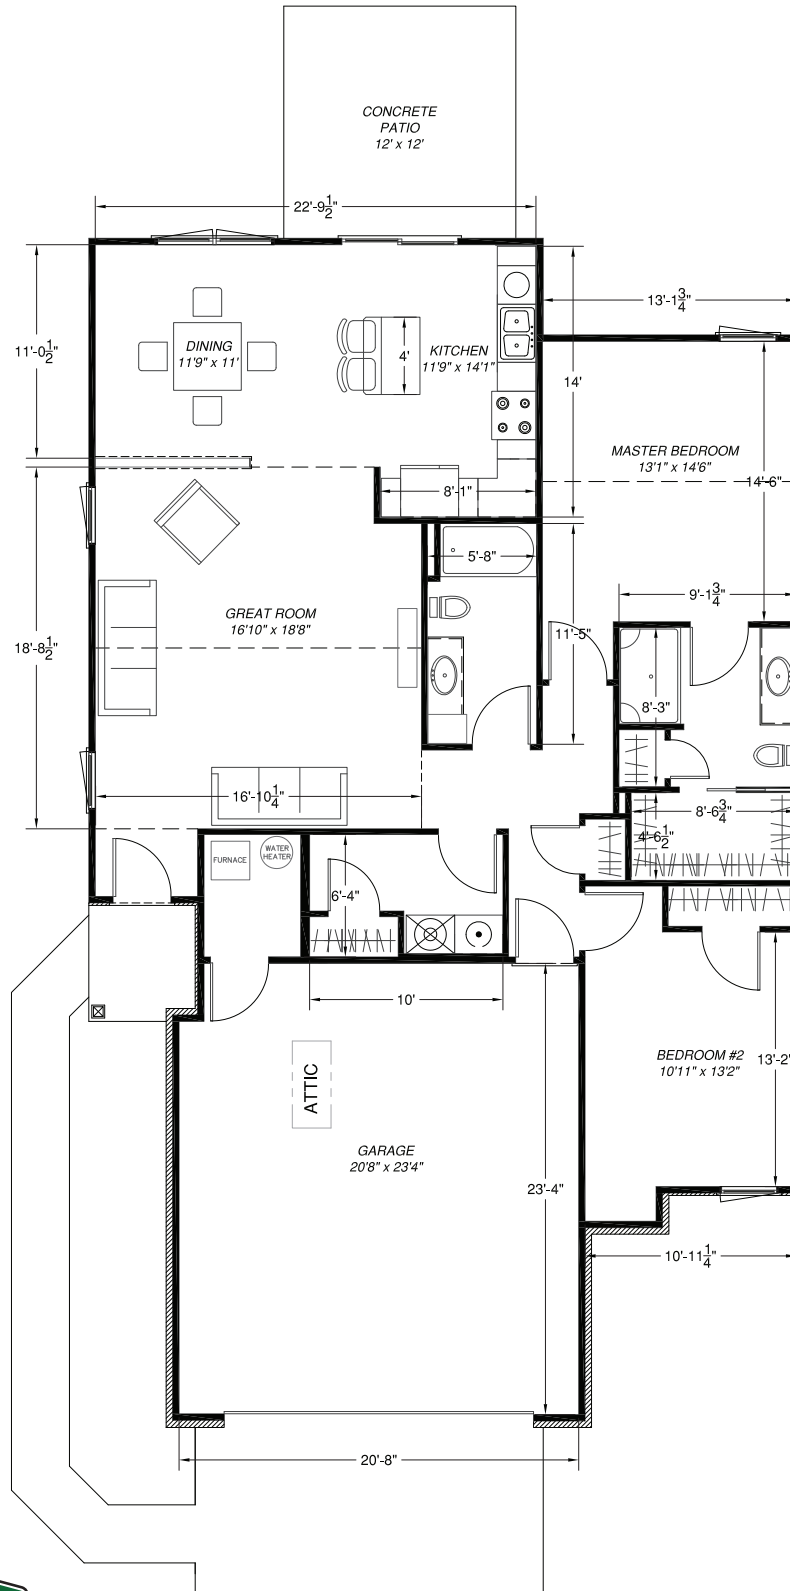

## 962 Winter Ridge - Townhome

SQUARE FOOTAGE:  
HOUSE: 1,450

937.498.8000  
CraleBuilders.com

3486 State Route 29  
Sidney, OH 45365  
info@cralebuilders.com