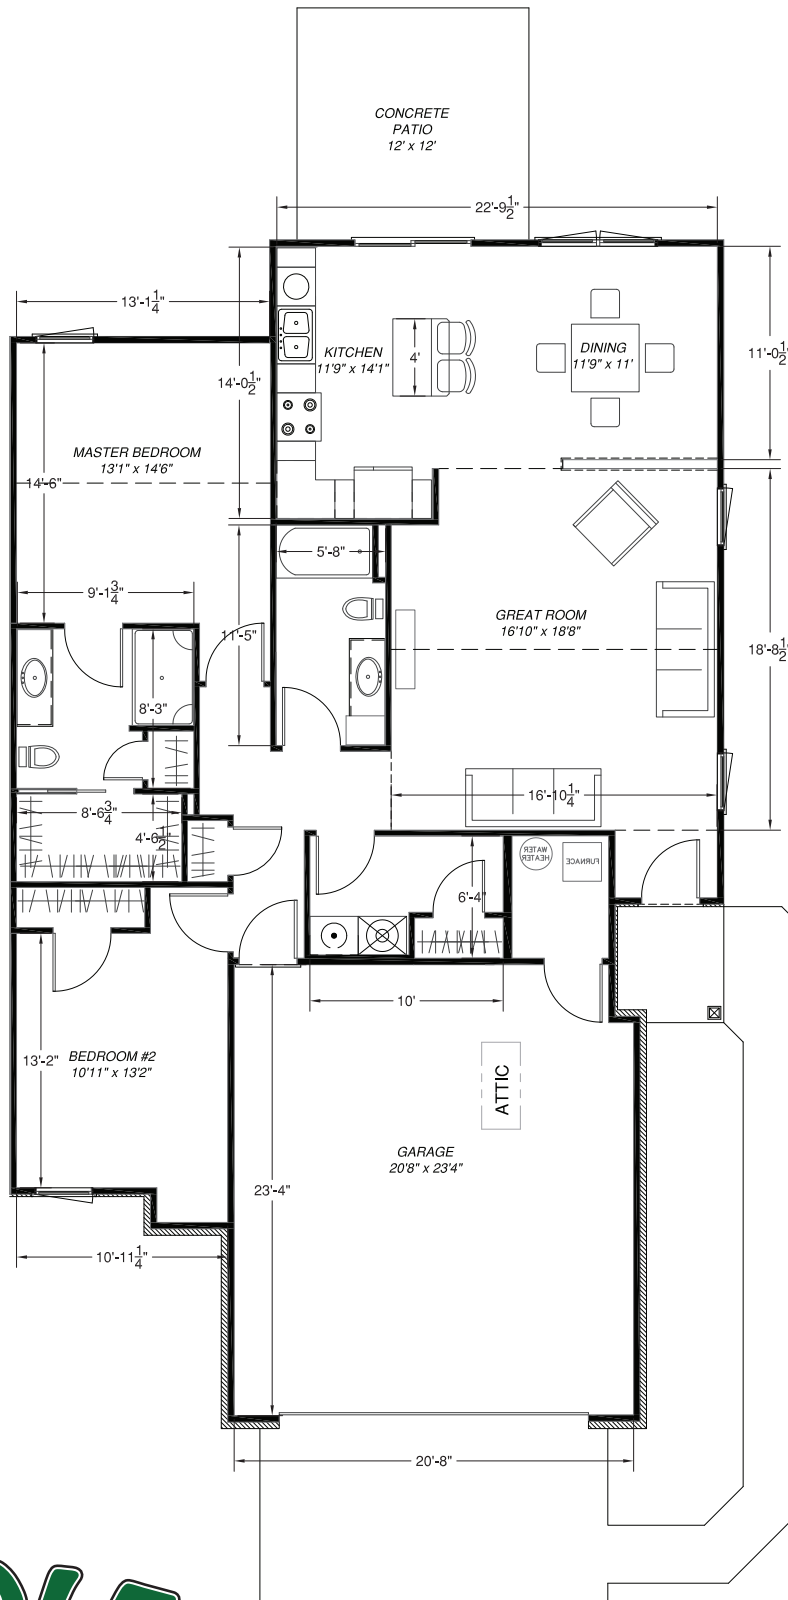

SIDNEY RENTAL PROPERTY

964 Winter Ridge - Townhome

SQUARE FOOTAGE:
HOUSE: 1,450

937.498.8000
CraleBuilders.com

3486 State Route 29
Sidney, OH 45365
info@cralebuilders.com