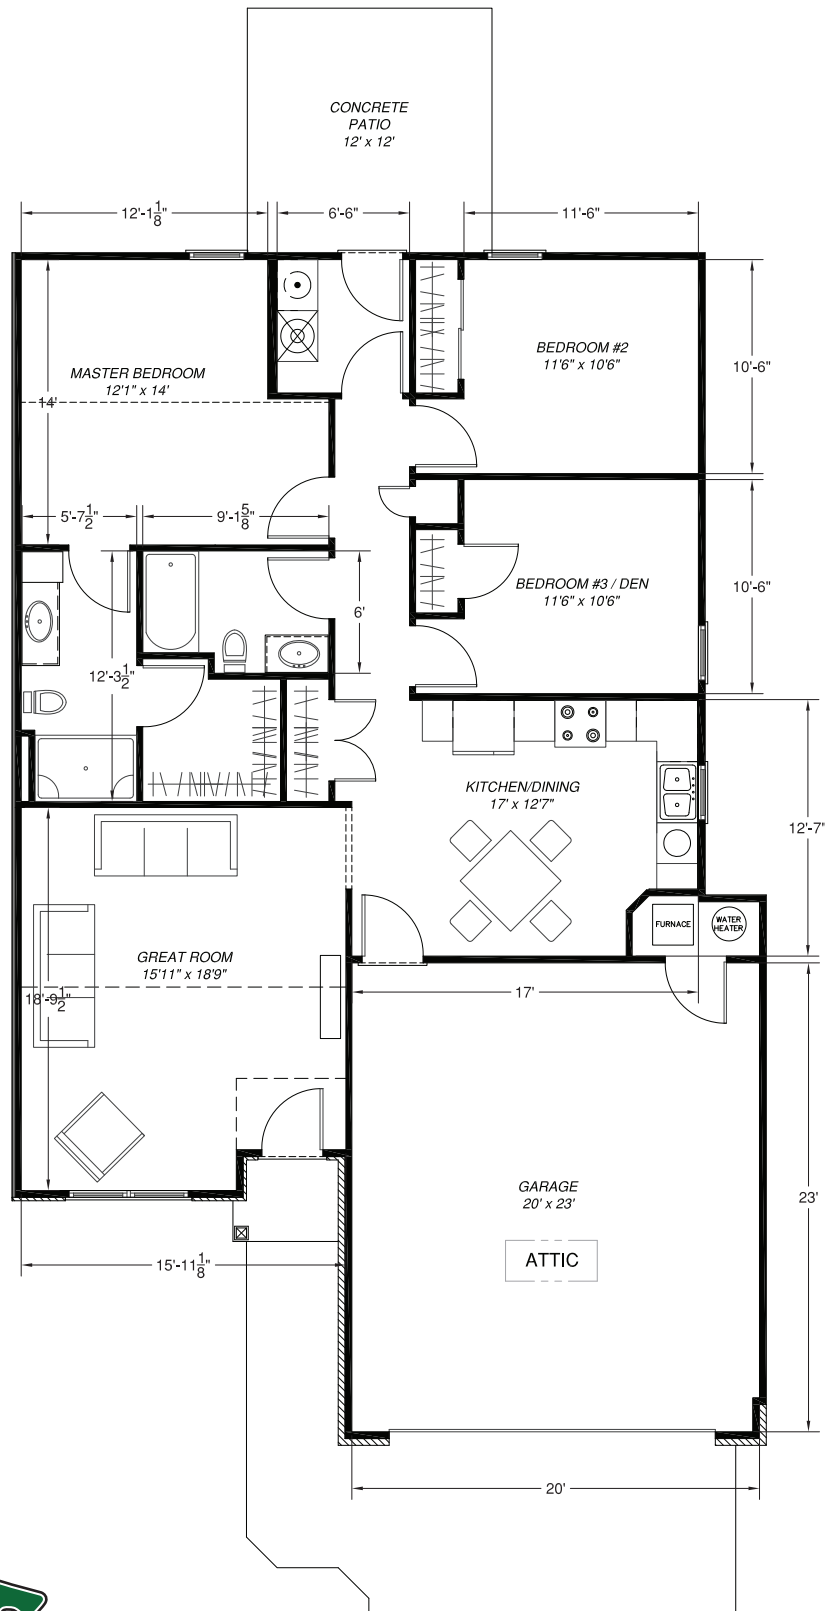

SIDNEY RENTAL PROPERTY

967 Winter Ridge - Townhome

SQUARE FOOTAGE:
HOUSE: 1,375

937.498.8000
CraleBuilders.com

3486 State Route 29
Sidney, OH 45365
info@cralebuilders.com