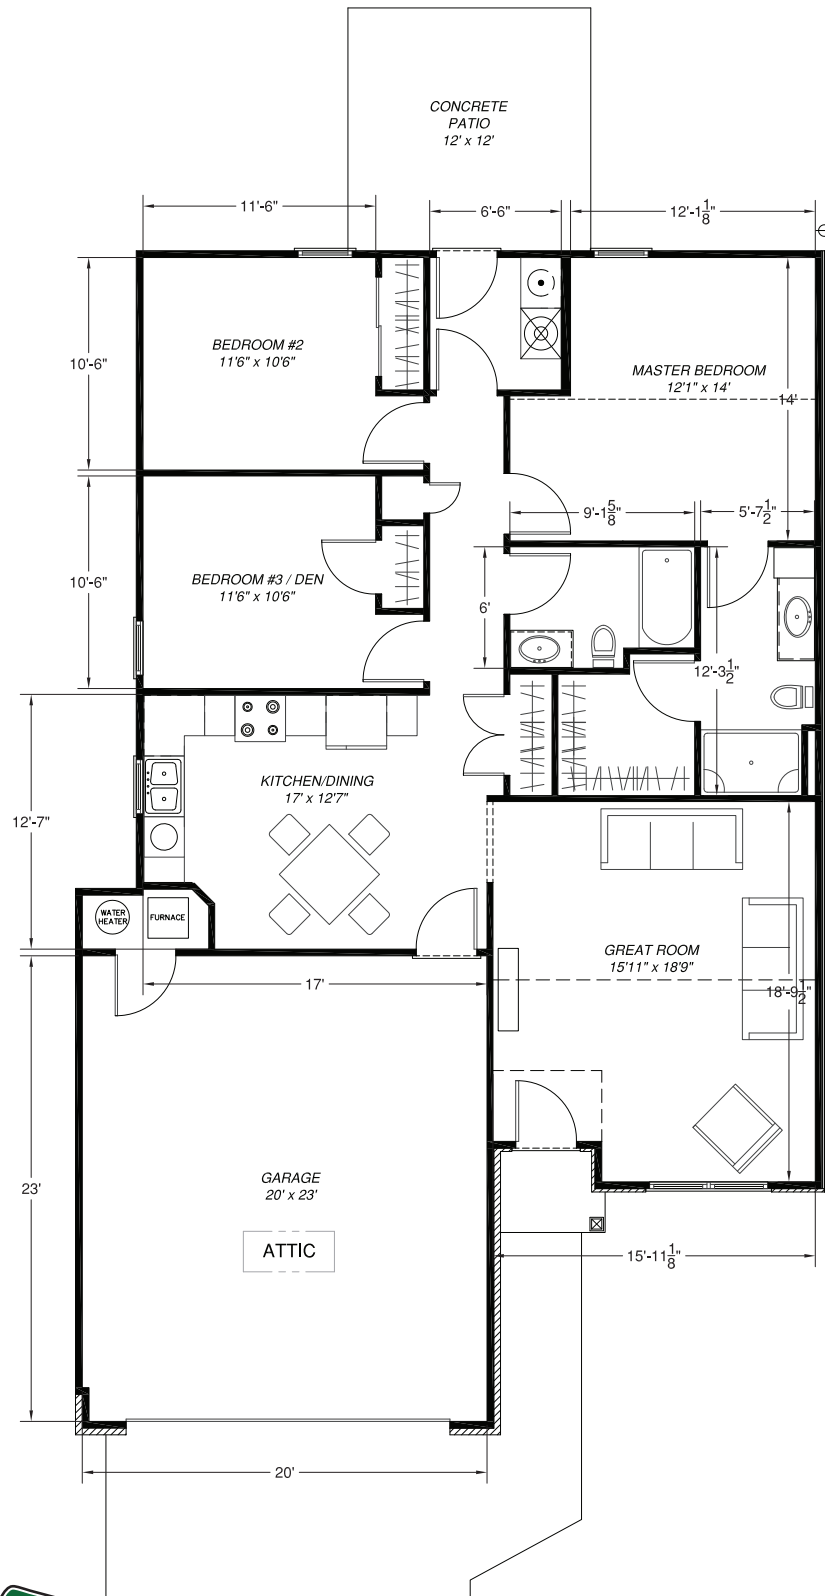

SIDNEY RENTAL PROPERTY

969 Winter Ridge - Townhome

SQUARE FOOTAGE:
HOUSE: 1,375

937.498.8000
CraleBuilders.com

3486 State Route 29
Sidney, OH 45365
info@cralebuilders.com